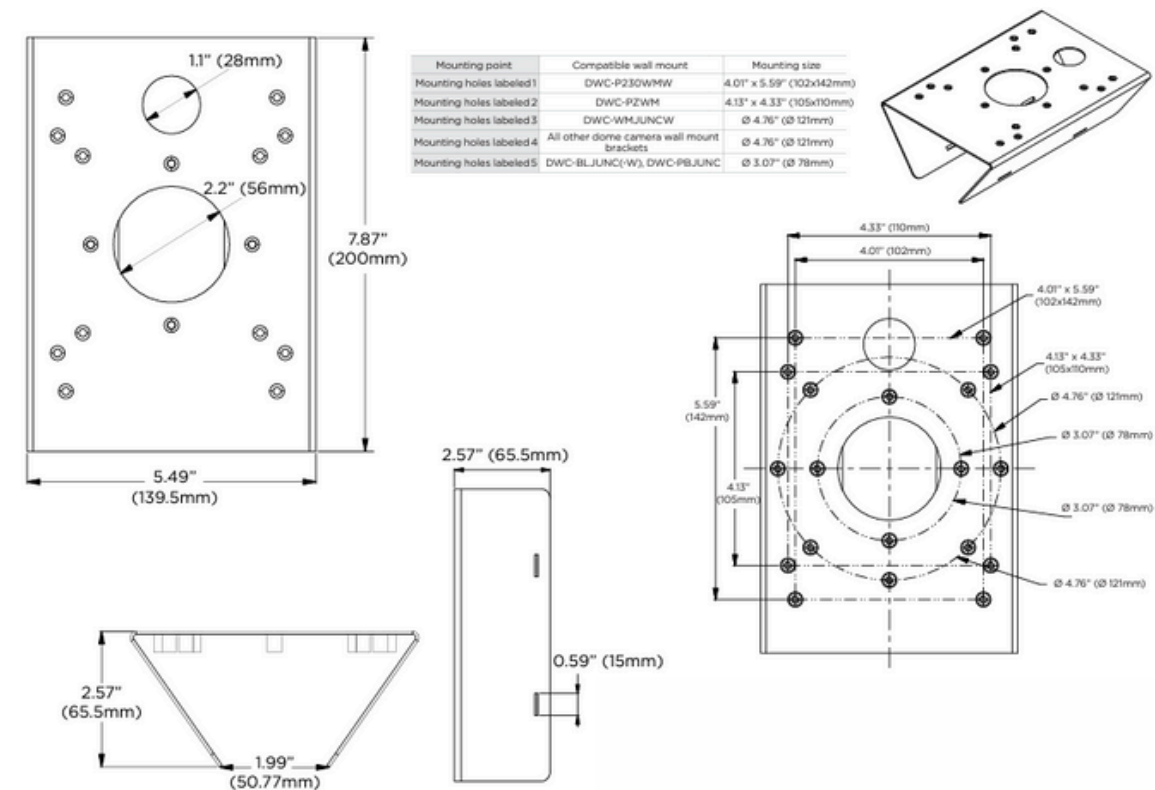

Pole Mount

- Pole Mount Bracket for Bullet and Dome Cameras allows for attaching cameras to pole mount. Designed for bullet and dome cameras, this mount features an aluminum construction
- Pole mount bracket for selected vandal dome and bullet cameras
- Steel material
- White-color finish
- Versatile mount, compatible with poles of any size
- For indoor and outdoor use
- Easy and safe installation
- 1 year warranty

DWC-PMB-WLW