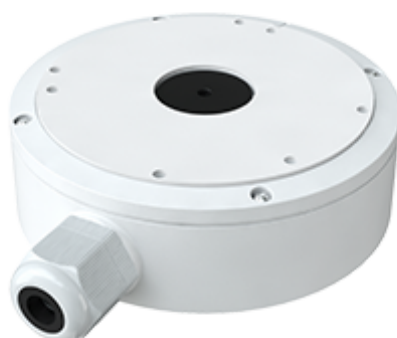

Junction box for Bullet Cameras

- Junction box for bullet cameras
- Aluminum alloy material with finish spray treatment
- White-color finish
- Side and front 3/4" conduit entrances for versatile installation
- For indoor and outdoor use
- Cables can be collected and stored in the box for an elegant finish
- Easy and safe installation
- 1 year warranty

DWC-BLJUNC-W

Ceiling mount for VF Turret

- Ceiling mount bracket and junction box for selected turret cameras
- Aluminum alloy material with finish spray treatment
- White-color finish
- Side and front 3/4" conduit entrances for versatile installation
- For indoor and outdoor use
- For installations in high ceilings
- Camera cables can be collected and stored in the box for an elegant finish
- Easy and safe installation
- 1 year warranty

DWC-MT9CMJ2

Junction box for VF Turret

- Junction box for selected turret cameras
- Aluminum alloy material with finish spray treatment
- White-color finish
- Side and front 3/4" conduit entrances for versatile installation
- For indoor and outdoor use
- Camera cables can be collected and stored in the box for an elegant finish
- Easy and safe installation
- 1 year warranty

DWC-P336WMW

Pole Mount

- Pole Mount Bracket for Bullet and Dome Cameras allows for attaching cameras to pole mount. Designed for bullet and dome cameras, this mount features an aluminum construction
- Pole mount bracket for selected vandal dome and bullet cameras
- Steel material
- White-color finish
- Versatile mount, compatible with poles of any size
- For indoor and outdoor use
- Easy and safe installation
- 1 year warranty