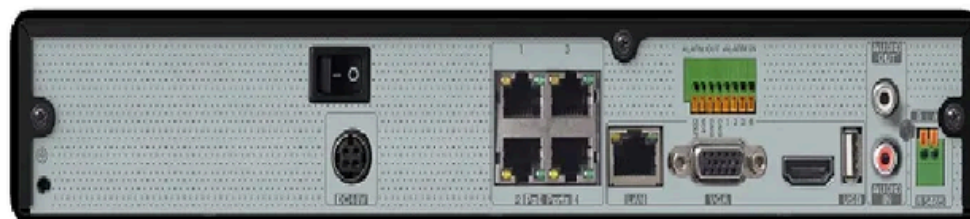

NVR 9CH 4PoE

- Complete installation, setup and camera configuration in minutes!
- CCIP™ system encryption via TLS protects your surveillance system from out of network attacks
- Record and manage single-sensor IP cameras at real-time 30fps up to 4K (3840×2160), with 40Mbps maximum throughput
- Automatic device discovery
- Compatible with ONVIF cameras
- 0-16TB storage options
- Local power for up to 4 IP cameras via resident PoE+ switch
- DW Witness™ turns a smartphone or tablet into a surveillance camera
- PathFinder™ easy end-to-end remote connection with NAT Traversal (STUN/TURN) support
- Transfer real-time data using Real Time Streaming Protocol (RTSP)
- Snapshot Notify™: Interval camera image verification sent to an email
- Remote management with C3™ CMS for Windows® and Mac®
- Event camera group recording
- System analysis with real-time system, PoE and network status monitoring
- Event notifications via email, text and C3™ CMS and push notifications to mobile devices
- Mobile Application for iOS® and Android® devices
- Dual-stream recording

DW-VG494P