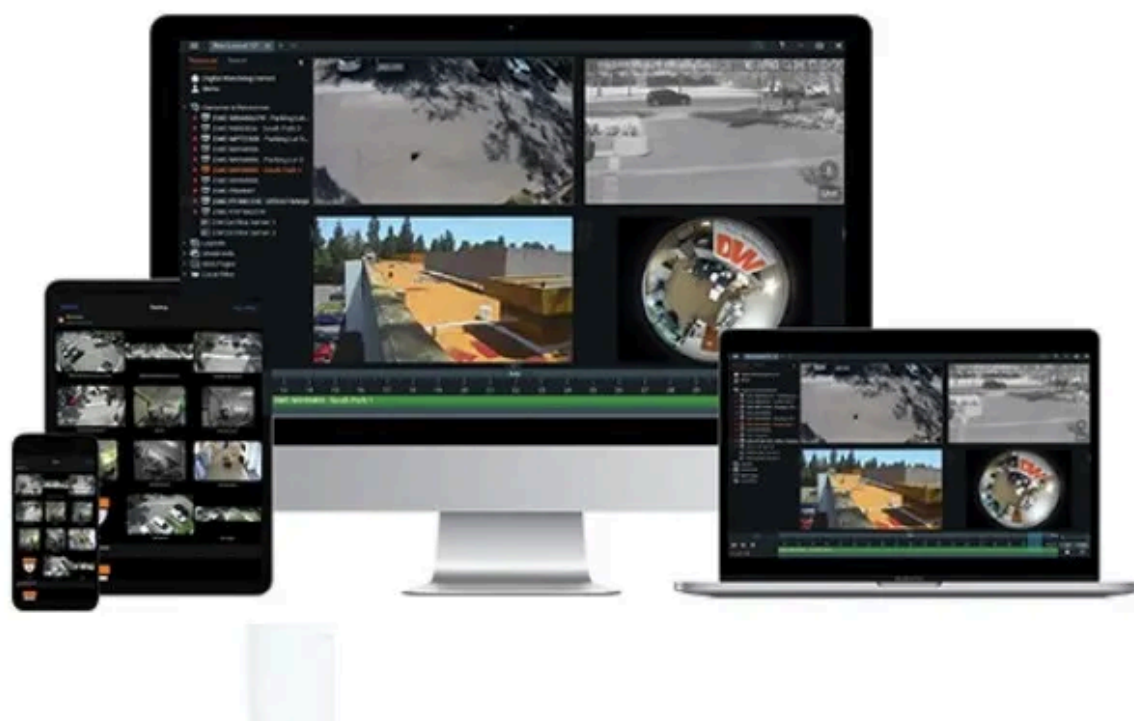

Spectrum IPVMS Licence Single Rec channel

- For DW Spectrum IPVMS
- Includes DW Cloud
- 1 Recording License
- Open architecture and cross platform support
- Enterprise features
- Part of a complete end-to-end IP solution
- Includes lifetime upgrades
- No annual renewal or maintenance fees
- Scalable from one to thousands of devices

DW-SPECTRUMLSC01

DW *spectrum*®
IPVMS